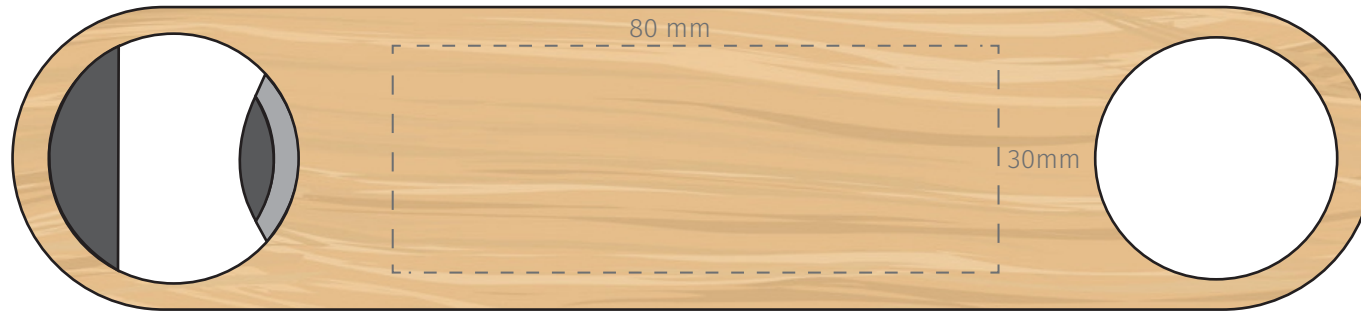

TEMPLATE:

■ **TIMBERLAND SPEED BOTTLE OPENER**

Item shown at 100% actual size when viewed on A4 paper

BRANDING - Engrave, Screen, Digital

Max branding area 80 x 30mm